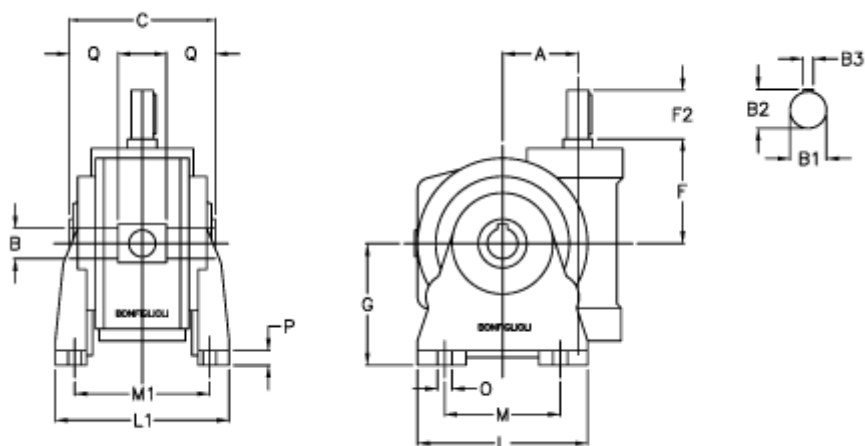

Data Sheet

Article number: 3901130100300

Description: Worm gear with solid input shaft
VF 130V-100-HS

Measures

a	= 130.0	F2 = 60	Q = 52.5
B	= 45	g = 195	
B1	= 30	L = 310	
B2	= 33.0	L1 = 245	
B3	= 8	m = 220	
C	= 165	M1 = 191.0	
Description	= VF 130V-xx-HS	O = 16.0	
F	= 160.0	P = 18	